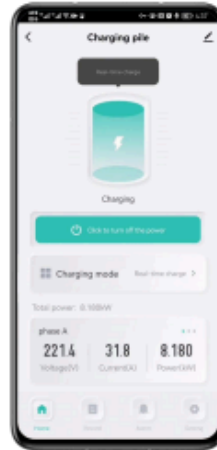

VIEURE

EURO TYPE 2 CHARGER 22KW

MODEL: FWL-VIEURE-IP55

PRODUCT INFORMATION

Upgrade model of AE-A-G. Not only smart APP control, we also offer DLB and solar compatible functions. We hope these 2 useful functions can help users charge cars at home much safer, greener and more effective.

APPLICATION Home | commercial | Apartments

SPECIFICATION TABLE

SPECIFICATION	VALUE
Products dimension	390*205*115mm
Phases / Lines	1/3-phase
Type 2 charging plug and Cable Length	3.5m cable
Effective charging rate	7/11/22kW
Ingress Protection	IP55
Mechanical protection	IK10
Input /Output voltage	AC 220/400V
Input frequency	50/60Hz
Max. output power	7KW(1-Phase),11/22KW(3-phase)
Max. output current	16/32A
Charging interface type	IEC 62196-2
Over voltage protection	YES
Under voltage protection	YES
Overload protection	YES
Short circuit protection	YES
Earth leakage protection	YES
Over-temp protection	YES
Lightning protection	YES
WIFI/Bluetooth/APP	YES
LCD Display	YES
RCD	Type A+DC 6mA
LED Indicator light	YES
RFID	YES
DLB	YES
BRAND	EV PROTEC - UK

Product Info

Smart Charging with AE-A-G Pro

Dynamic load balancing data and output charging current setting

Charging history & record

Schedule charging setting.

Long Range

Long range online APP,
you can control it anywhere anytime.