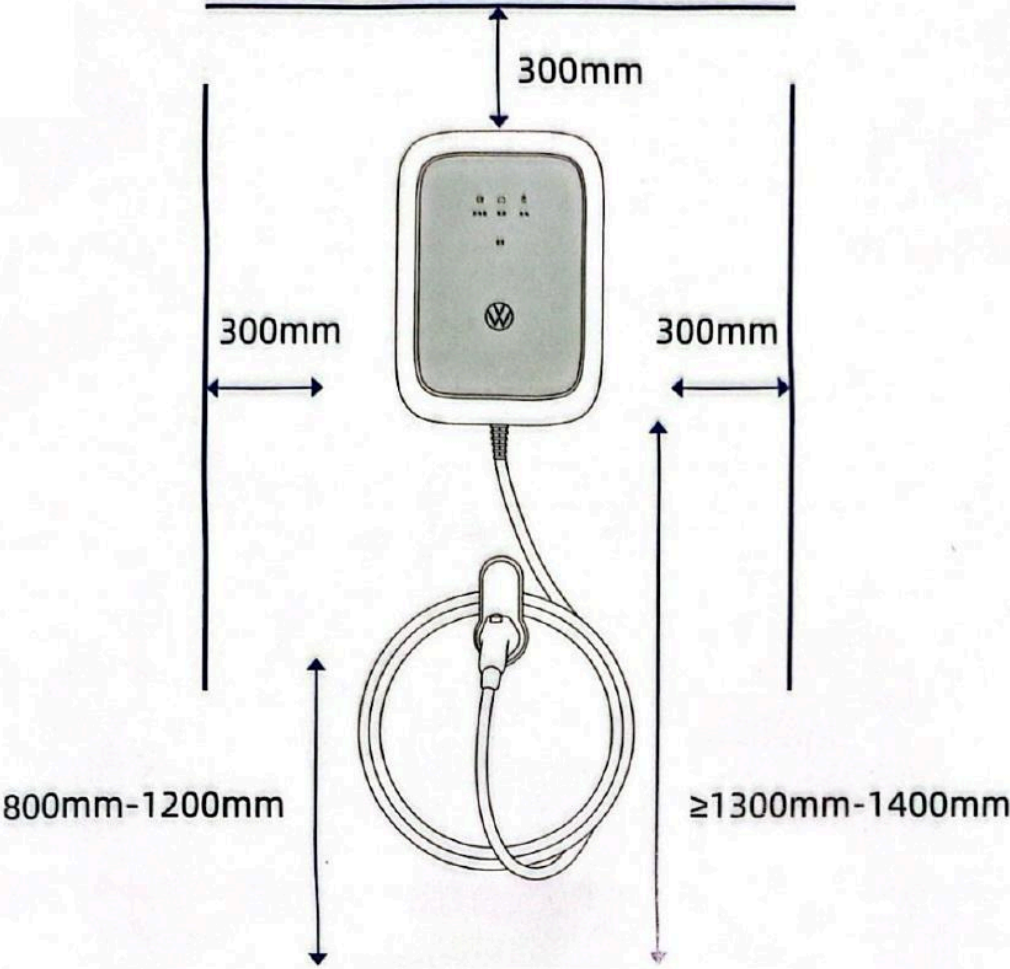

Installation Height and Clearance Height

Wall -Mounted