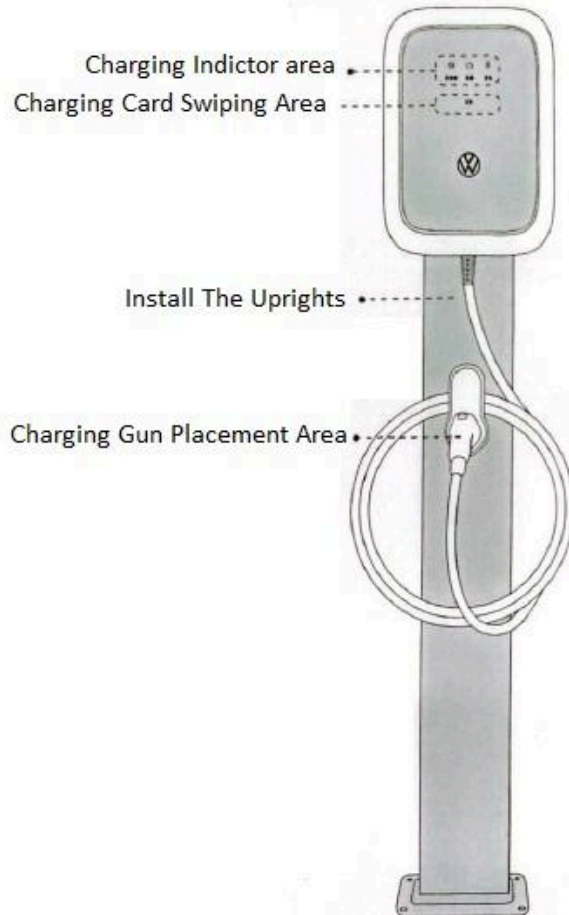

Appearance Introduction